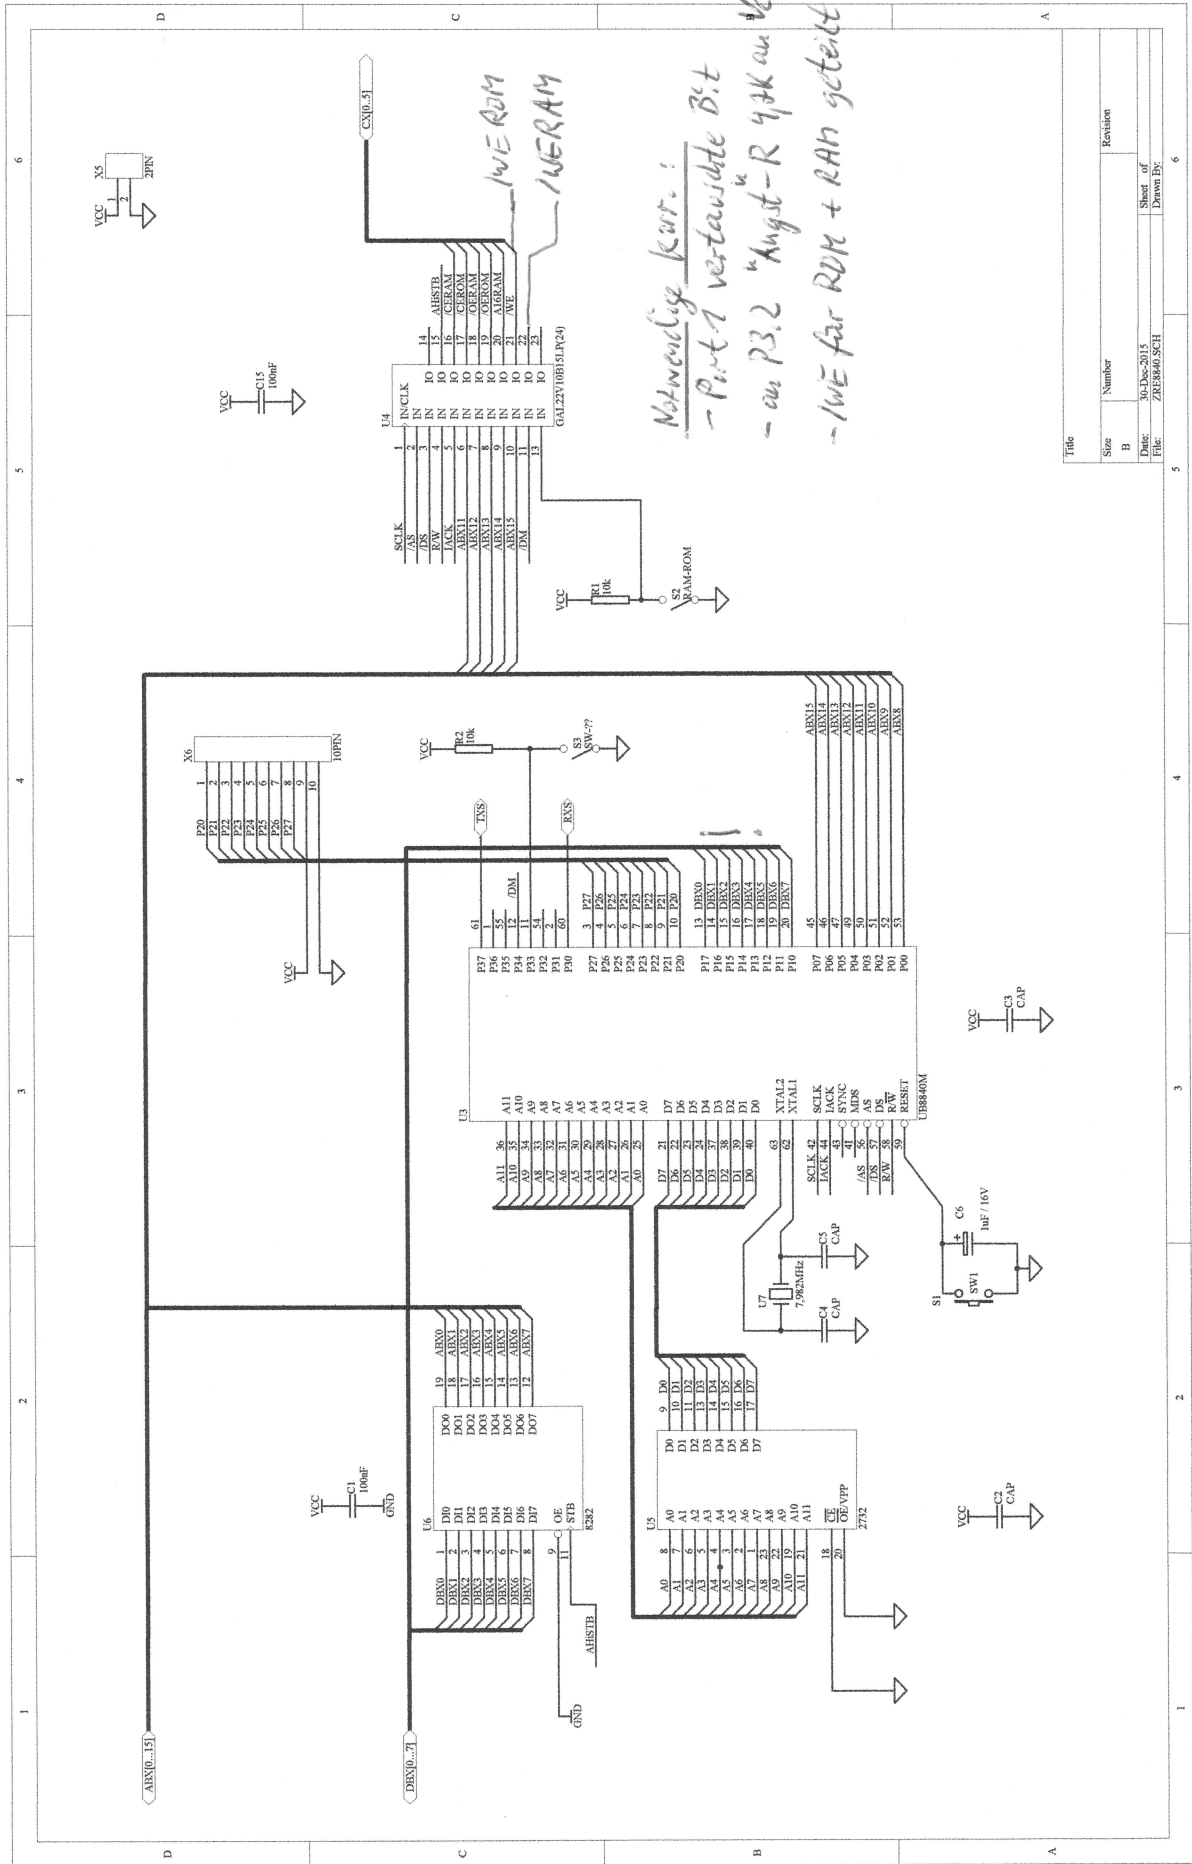

Title		Revision	
Size	B	Number	
Date:	30-Dec-2015	Sheet of	
File:	C:\DOKUME~1\... \BBB40FS.PPJ	Drawn by:	

1

2

3

4

5

6

D

6

Notwendig Kart.
 - Part 1 verteilte Bit
 - ein P3.2 "Angst-R" 4PK an Vcc
 - /WE für RDK + RAM geteilt

Title		Revision	
Size	Number		
B			
Date:	30-Dec-2015	Sheet of	6
File:	ZRFB840.SCH	Drawn By:	

Title		Revision	
Size	Number		
B			
Date:	30-Jun-2015	Sheet of	6
File:	MEMZ.SCH	Drawn By:	

3

4

5

6

Title		Revision	
Size	Number		
B			
Date:	30-Dec-2015	Sheet of	6
File:	SERIAL_SCH	Drawn By:	

UB8840

P1 = 13...20

(v. unten) Rev. 0