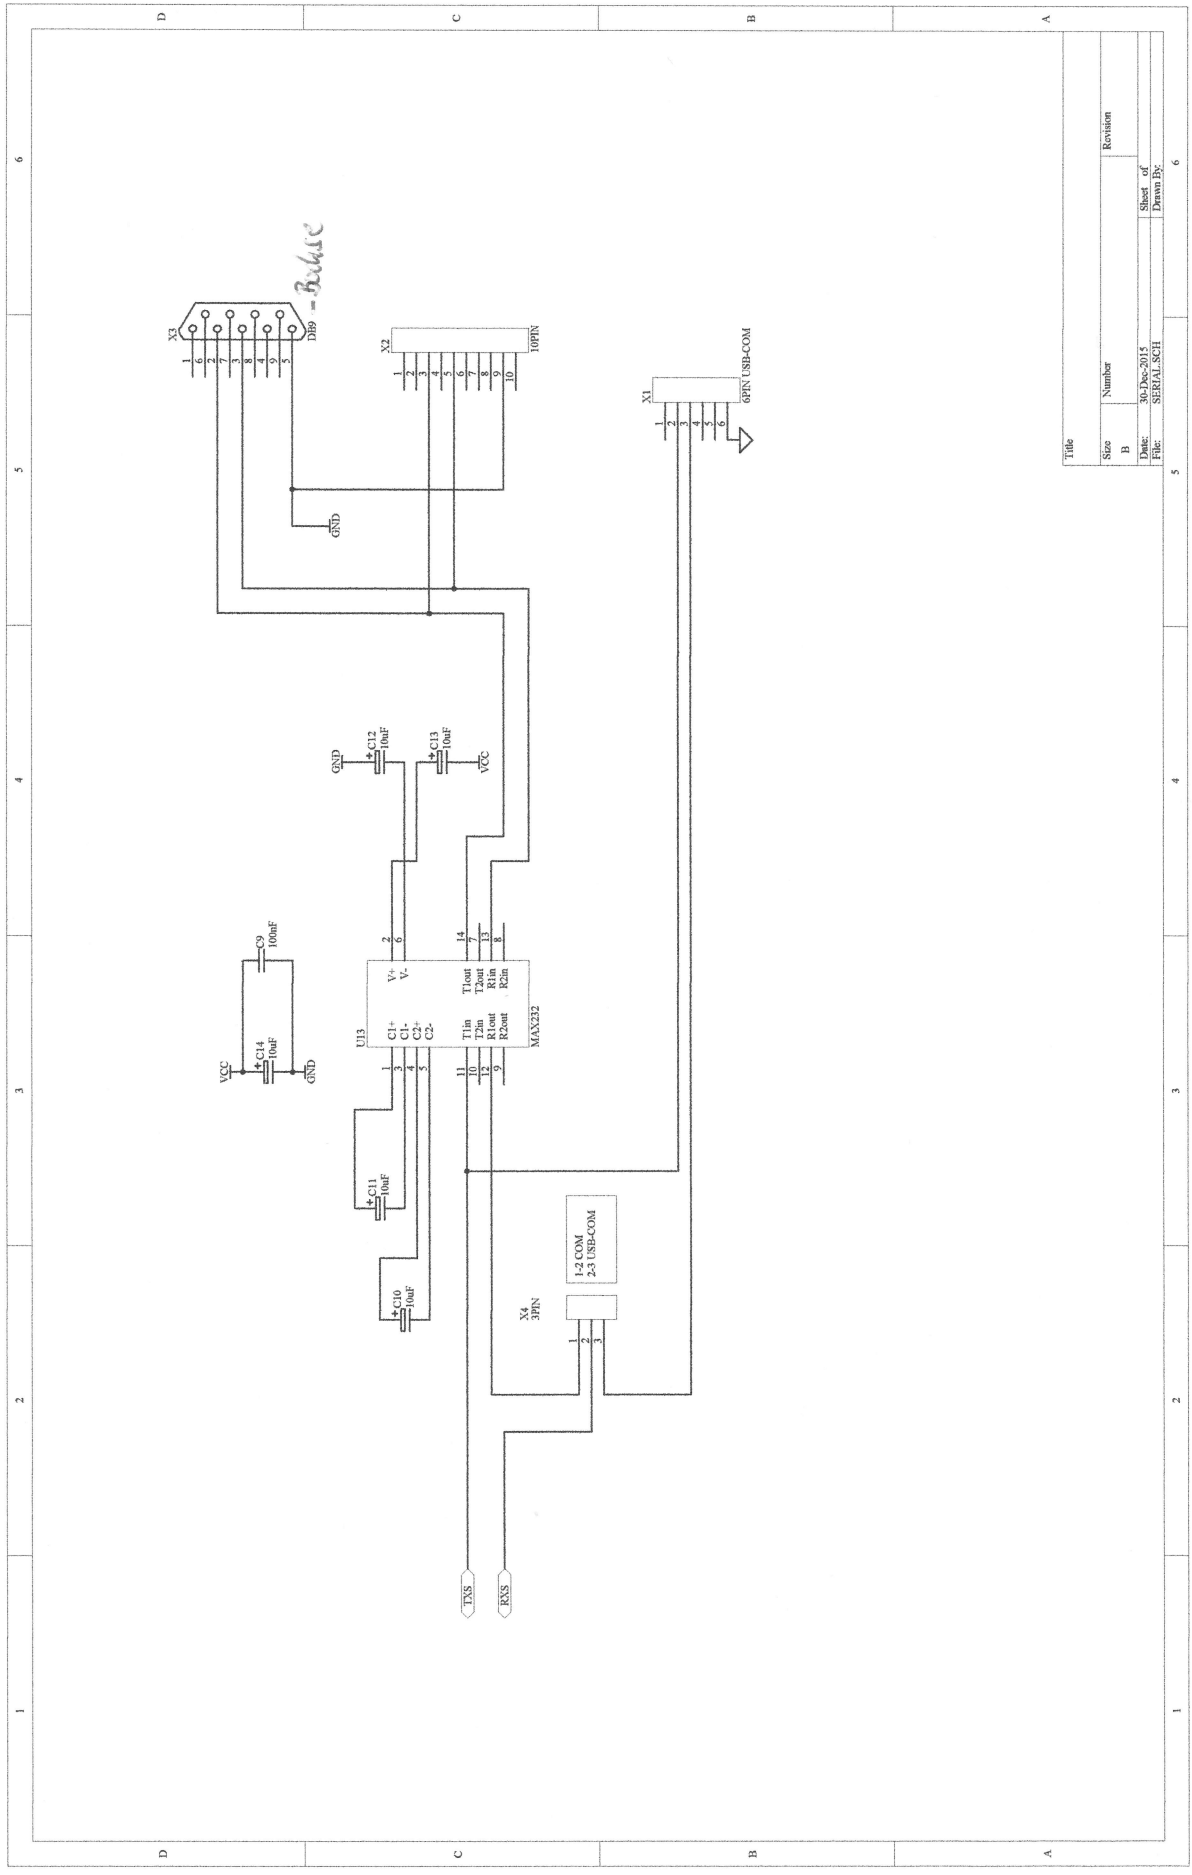

1

2

3

4

5

6

1

2

3

4

5

6

Title		Revision	
Size	Number		
B			
Date:	30-Dec-2015	Sheet of	6
File:	SERIAL_SCH	Drawn By:	

UB8840

P1 = 13...20

(v. unten) Rev. 0