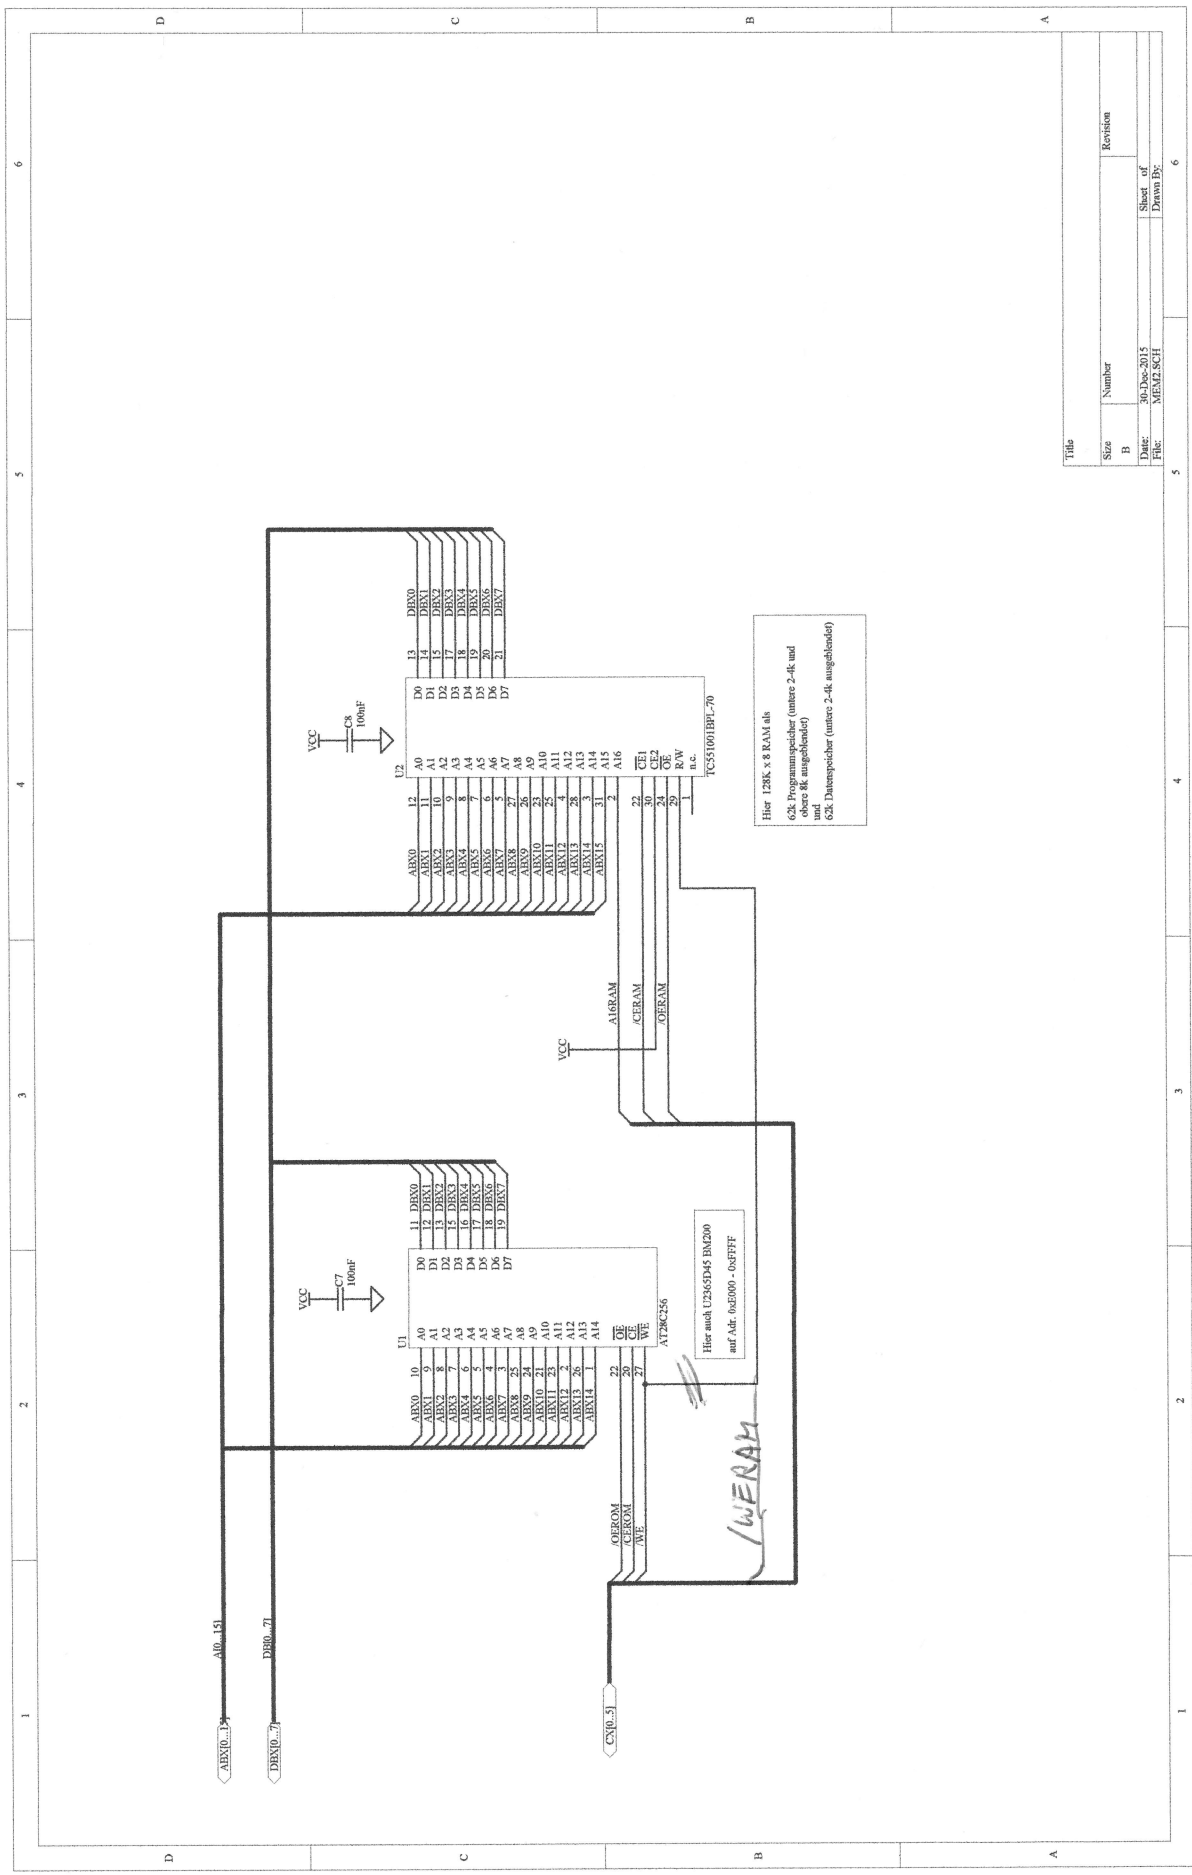

C

B

A

1

2

3

4

5

6

Notwendig Kart.
 - Part 1 verteilte Bit
 - ein P3.2 "Angst-R" 4PK an Vcc
 - /WE für RDK + RAM geteilt

Title		Revision	
Size	Number		
B			
Date:	30-Dec-2015	Sheet of	6
File:	ZRFB840.SCH	Drawn By:	

Title		Revision	
Size	Number		
B			
Date:	30-Jun-2015	Sheet of	6
File:	MEMZ.SCH	Drawn By:	

1

2

3

4

5

6

1

2

3

4

5

6

Title		Revision	
Size	Number		
B			
Date:	30-Dec-2015	Sheet of	6
File:	SERIAL_SCH	Drawn By:	

UB8840

P1 = 13...20

(v. unten) Rev. 0