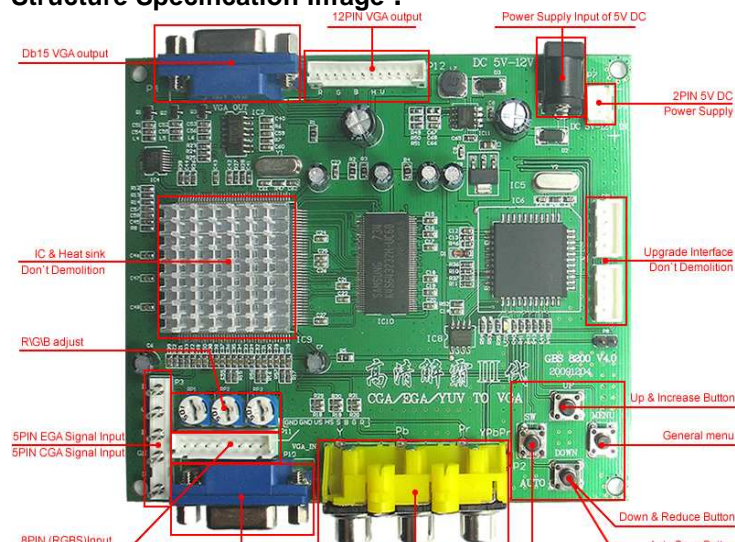

Structure Specification Image :