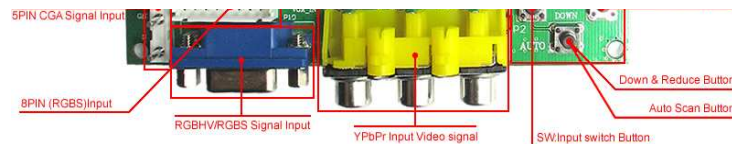

Power	DC5V 2A +/- 0.5v		P7 or P9
Input signal	CGA/EGA	14.5-16.5K	Auto scan
		23.5-25.5K	
		30.5-32.5K	
	RGBHV	30.5-32.5K	Auto scan
		30.5-32.5K	
VGA	30.5-32.5K	Auto scan	
Ypbpr	480p,576p,720p,1080p	Auto scan	
	480i,576i,720i,1080i		
Output signal	VGA	640*480,800*600 1024*768,1360*768	P4 and P12
User control	Input Switch, Image Zoom, Image Position, Output Resolution ,R\G\B gain adjust.		Menu Key R\G\B VR
Dimensions	115*105*20mm		

- Supports CGA/EGA/YUV signal input.
- Supports VGA output 640\*480,800\*600,1024\*768,1360\*768
- CGA/EGA signal auto scan(15K,24K,31K)
- YUV signal auto scan(480i,576i,720i,1080i,480p,576p,720p,1080p)
- Chinese and English OSD.
- Supports position control & zoom control.
- True digital 24-bit A/D converter for true 16.7-million color conversion.
- Supports all VGA monitor (CRT, LCD, PDP, PROJECT.....)

### Operation Menu :

- "MENU" open OSD menu, and enter.
- "UP" up and increase.
- "DOWN/AUTO" down and reduce.
  - Press this key auto scan CGA/EGA signal
  - Press this key over 5 second and release reset system
  - \*\* (this operation is invalid when you open OSD menu)
- "SW" switch input signal Ypbpr/RGBS/RGBHV.
  - \*\* (this operation is invalid when you open OSD menu)
- "Clamp sp" & "Clamp" please don't adjust this button , excepting the monitor have black item, or picture discoloration.